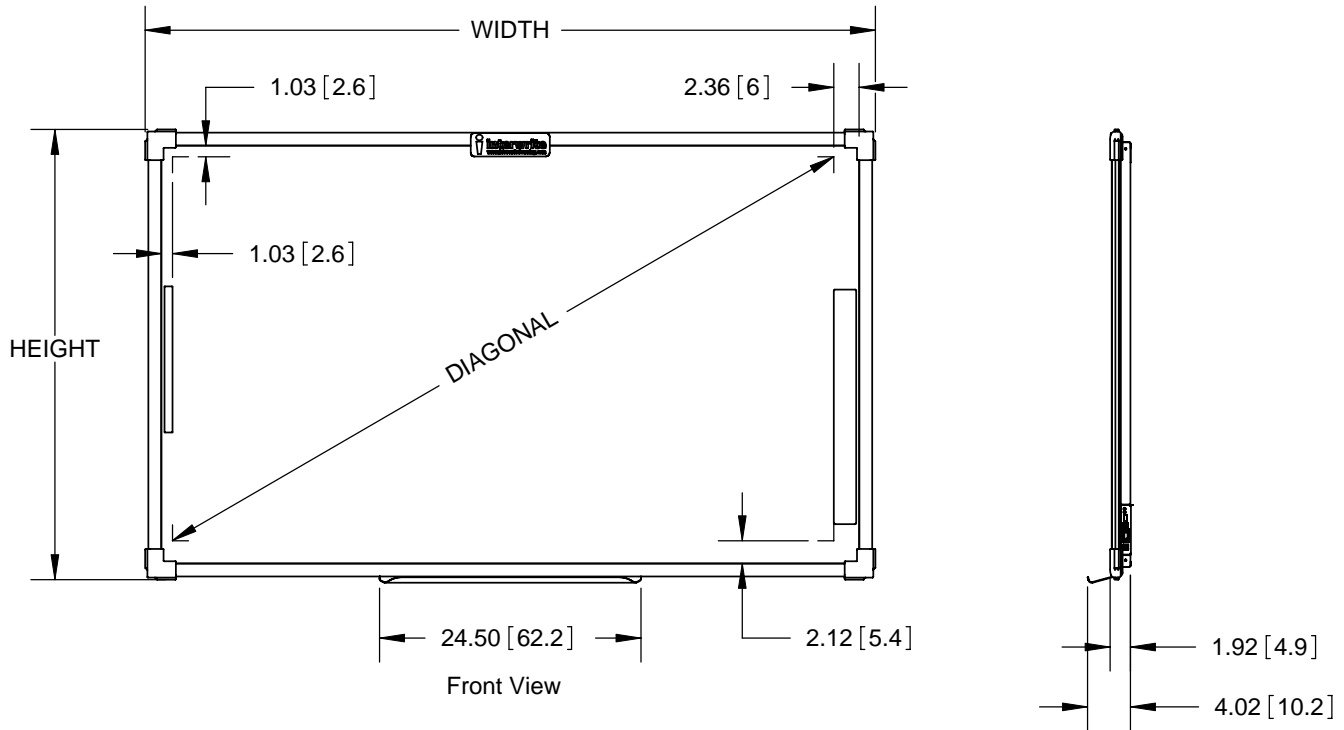

Interwrite Board - Specifications

Model	Diagonal Size in (cm)	Aspect Ratio	Active Area in (cm)	Width in (cm)	Height in (cm)	Weight lb (kg)
1060	60 (152.4)	4:3	36 X 48 (91.4 X 121.9)	54.50 (138.4)	42.25 (107.3)	25.0 (11.4)
1071	71 (180.3)	16:9	36 X 62 (91.4 X 157.5)	68.50 (174.0)	42.25 (107.3)	33.1 (15.0)
1077	77 (195.6)	4:3	46.5 X 62 (118.1 X 157.5)	68.50 (174.0)	52.75 (134.0)	39.0 (17.7)
1085	85 (215.9)	16:9	42 X 74 (106.7 X 187.9)	80.50 (204.5)	48.25 (122.6)	43.2 (19.6)
1095	95 (241.3)	16:9	46.5 X 83 (118.1 X 210.8)	89.50 (227.3)	52.75 (134.0)	51.6 (23.5)

Dimensions: in[cm], Tablet shown with optional pen tray, All dimensions $\pm .12$ [.30]

Interwrite Board - Specifications

**Front View
Highest Position**

**Side View
Highest Position**

**Side View
Lowest Position**

**Back View
Lowest Position**

Model	Maximum Height in (cm)	Minimum Height in (cm)
1060	87.0 (221.0)	71.0 (180.3)
1071	87.0 (221.0)	71.0 (180.3)
1077	88.2 (224.0)	76.2 (193.5)
1085	87.9 (223.3)	73.9 (187.8)
1095	88.2 (224.0)	76.2 (193.5)

Dimensions: in[cm], Tablet shown with optional pen tray
All Dimensions \pm .12 [.30]