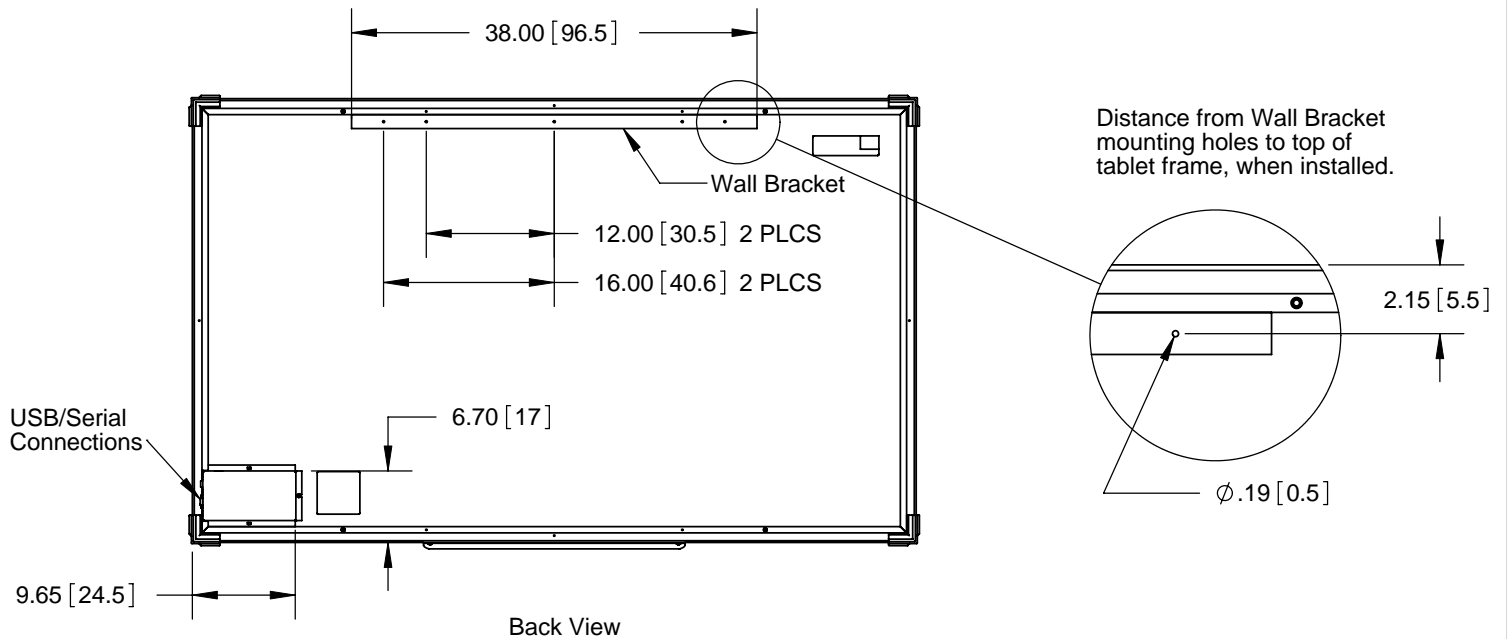

Interwrite Board - Specifications

Model	Diagonal Size in (cm)	Aspect Ratio	Active Area in (cm)	Width in (cm)	Height in (cm)	Weight lb (kg)
1060	60 (152.4)	4:3	36 X 48 (91.4 X 121.9)	54.50 (138.4)	42.25 (107.3)	25.0 (11.4)
1071	71 (180.3)	16:9	36 X 62 (91.4 X 157.5)	68.50 (174.0)	42.25 (107.3)	33.1 (15.0)
1077	77 (195.6)	4:3	46.5 X 62 (118.1 X 157.5)	68.50 (174.0)	52.75 (134.0)	39.0 (17.7)
1085	85 (215.9)	16:9	42 X 74 (106.7 X 187.9)	80.50 (204.5)	48.25 (122.6)	43.2 (19.6)
1095	95 (241.3)	16:9	46.5 X 83 (118.1 X 210.8)	89.50 (227.3)	52.75 (134.0)	51.6 (23.5)

Dimensions: in[cm], Tablet shown with optional pen tray, All dimensions $\pm .12$ [.30]

Interwrite Board - Specifications

**Front View
Highest Position**

**Side View
Highest Position**

**Side View
Lowest Position**

**Back View
Lowest Position**

Model	Maximum Height in (cm)	Minimum Height in (cm)
1060	87.0 (221.0)	71.0 (180.3)
1071	87.0 (221.0)	71.0 (180.3)
1077	88.2 (224.0)	76.2 (193.5)
1085	87.9 (223.3)	73.9 (187.8)
1095	88.2 (224.0)	76.2 (193.5)

Dimensions: in[cm], Tablet shown with optional pen tray
All Dimensions \pm .12 [.30]