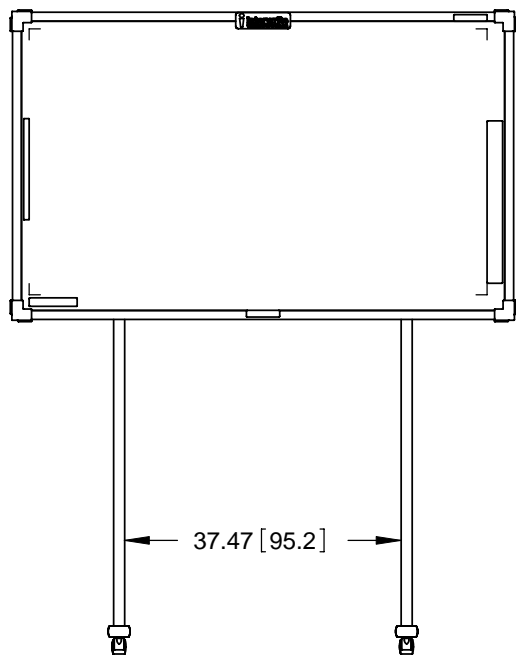

Interwrite Board - Specifications

Model	Diagonal Size in (cm)	Aspect Ratio	Active Area in (cm)	Width in (cm)	Height in (cm)	Weight lb (kg)
1060	60 (152.4)	4:3	36 X 48 (91.4 X 121.9)	54.50 (138.4)	42.25 (107.3)	25.0 (11.4)
1071	71 (180.3)	16:9	36 X 62 (91.4 X 157.5)	68.50 (174.0)	42.25 (107.3)	33.1 (15.0)
1077	77 (195.6)	4:3	46.5 X 62 (118.1 X 157.5)	68.50 (174.0)	52.75 (134.0)	39.0 (17.7)
1085	85 (215.9)	16:9	42 X 74 (106.7 X 187.9)	80.50 (204.5)	48.25 (122.6)	43.2 (19.6)
1095	95 (241.3)	16:9	46.5 X 83 (118.1 X 210.8)	89.50 (227.3)	52.75 (134.0)	51.6 (23.5)

Dimensions: in[cm], Tablet shown with optional pen tray, All dimensions $\pm .12$ [.30]

Interwrite Board - Specifications

**Front View
Highest Position**

**Side View
Highest Position**

**Side View
Lowest Position**

**Back View
Lowest Position**

Model	Maximum Height in (cm)	Minimum Height in (cm)
1060	87.0 (221.0)	71.0 (180.3)
1071	87.0 (221.0)	71.0 (180.3)
1077	88.2 (224.0)	76.2 (193.5)
1085	87.9 (223.3)	73.9 (187.8)
1095	88.2 (224.0)	76.2 (193.5)

Dimensions: in[cm], Tablet shown with optional pen tray
All Dimensions \pm .12 [.30]