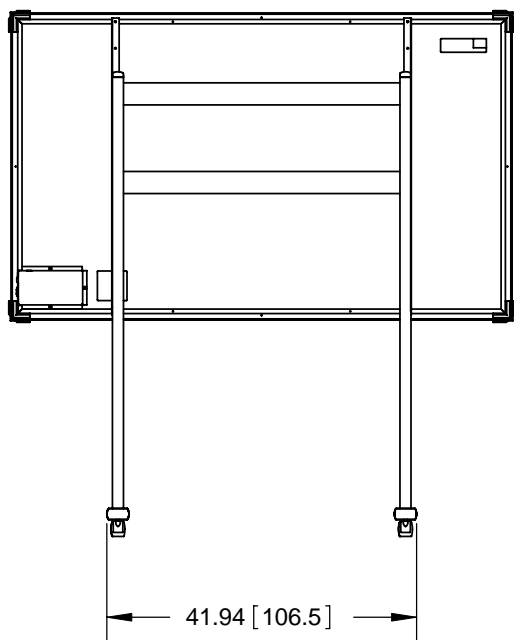

Interwrite Board - Specifications

Model	Diagonal Size in (cm)	Aspect Ratio	Active Area in (cm)	Width in (cm)	Height in (cm)	Weight lb (kg)
1060	60 (152.4)	4:3	36 X 48 (91.4 X 121.9)	54.50 (138.4)	42.25 (107.3)	25.0 (11.4)
1071	71 (180.3)	16:9	36 X 62 (91.4 X 157.5)	68.50 (174.0)	42.25 (107.3)	33.1 (15.0)
1077	77 (195.6)	4:3	46.5 X 62 (118.1 X 157.5)	68.50 (174.0)	52.75 (134.0)	39.0 (17.7)
1085	85 (215.9)	16:9	42 X 74 (106.7 X 187.9)	80.50 (204.5)	48.25 (122.6)	43.2 (19.6)
1095	95 (241.3)	16:9	46.5 X 83 (118.1 X 210.8)	89.50 (227.3)	52.75 (134.0)	51.6 (23.5)

Dimensions: in[cm], Tablet shown with optional pen tray, All dimensions $\pm .12$ [.30]

Interwrite Board - Specifications

**Front View
Highest Position**

**Side View
Highest Position**

**Side View
Lowest Position**

**Back View
Lowest Position**

Model	Maximum Height in (cm)	Minimum Height in (cm)
1060	87.0 (221.0)	71.0 (180.3)
1071	87.0 (221.0)	71.0 (180.3)
1077	88.2 (224.0)	76.2 (193.5)
1085	87.9 (223.3)	73.9 (187.8)
1095	88.2 (224.0)	76.2 (193.5)

Dimensions: in[cm], Tablet shown with optional pen tray
All Dimensions \pm .12 [.30]