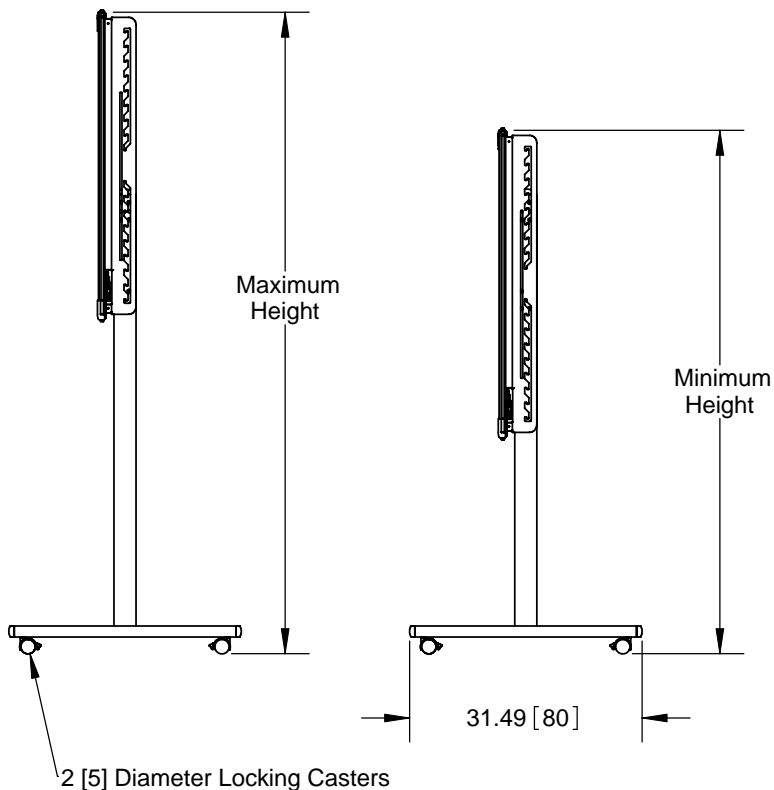

Interwrite Board - Specifications

Model	Diagonal Size in (cm)	Aspect Ratio	Active Area in (cm)	Width in (cm)	Height in (cm)	Weight lb (kg)
1060	60 (152.4)	4:3	36 X 48 (91.4 X 121.9)	54.50 (138.4)	42.25 (107.3)	25.0 (11.4)
1071	71 (180.3)	16:9	36 X 62 (91.4 X 157.5)	68.50 (174.0)	42.25 (107.3)	33.1 (15.0)
1077	77 (195.6)	4:3	46.5 X 62 (118.1 X 157.5)	68.50 (174.0)	52.75 (134.0)	39.0 (17.7)
1085	85 (215.9)	16:9	42 X 74 (106.7 X 187.9)	80.50 (204.5)	48.25 (122.6)	43.2 (19.6)
1095	95 (241.3)	16:9	46.5 X 83 (118.1 X 210.8)	89.50 (227.3)	52.75 (134.0)	51.6 (23.5)

Dimensions: in[cm], Tablet shown with optional pen tray, All dimensions $\pm .12$ [.30]

Interwrite Board - Specifications

**Front View
Highest Position**

**Side View
Highest Position**

**Side View
Lowest Position**

**Back View
Lowest Position**

Model	Maximum Height in (cm)	Minimum Height in (cm)
1060	87.0 (221.0)	71.0 (180.3)
1071	87.0 (221.0)	71.0 (180.3)
1077	88.2 (224.0)	76.2 (193.5)
1085	87.9 (223.3)	73.9 (187.8)
1095	88.2 (224.0)	76.2 (193.5)

Dimensions: in[cm], Tablet shown with optional pen tray
All Dimensions \pm .12 [.30]